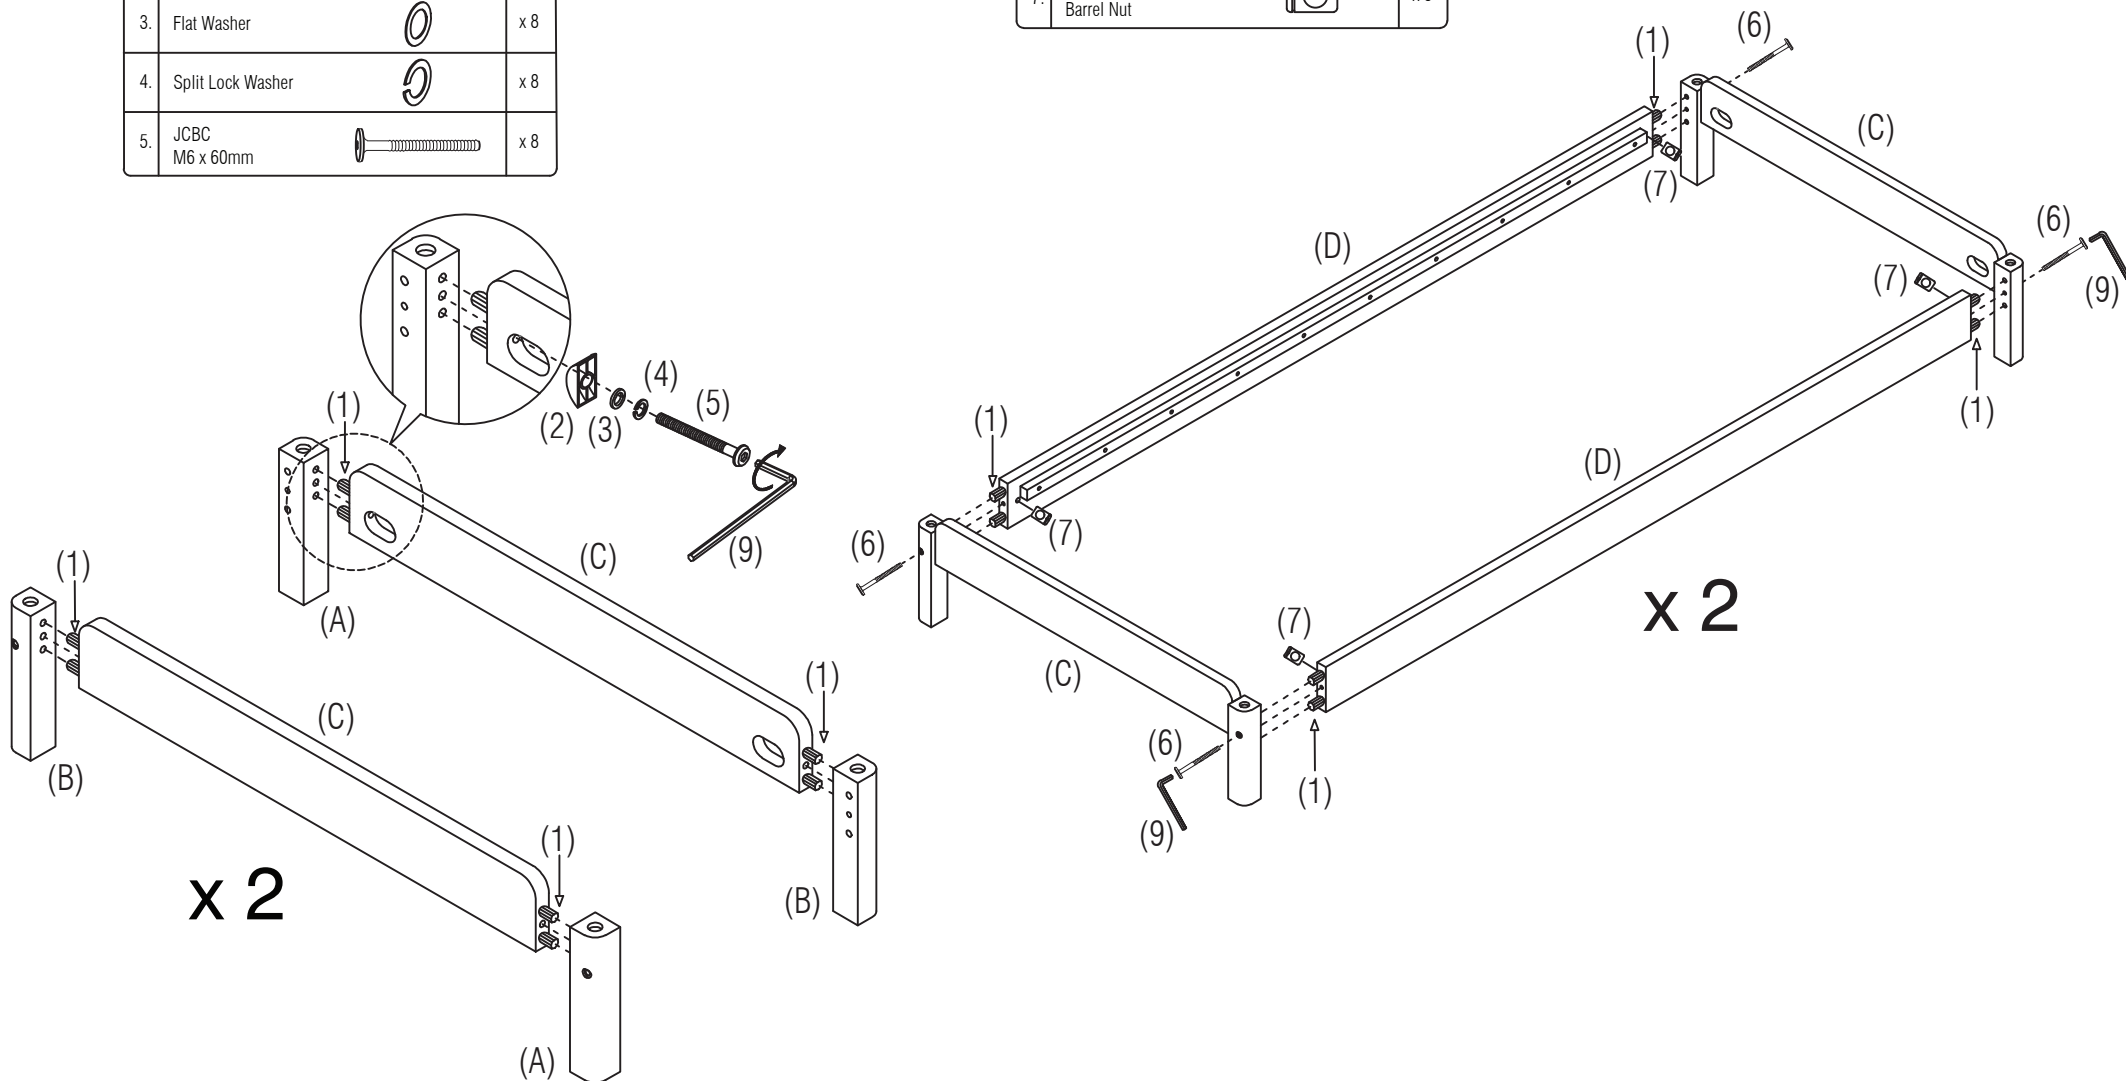

2 Attach the Side Rails (D) to the Hb. Fb. Panel.

1.	Wood Dowel M10 x 30mm		x 16
6.	JCBC M6 x 90mm		x 8
7.	M6 x 15mm Barrel Nut		x 8

Assembly Instructions Stacking Single Bed

3

Fit the Slats (E) in the place.